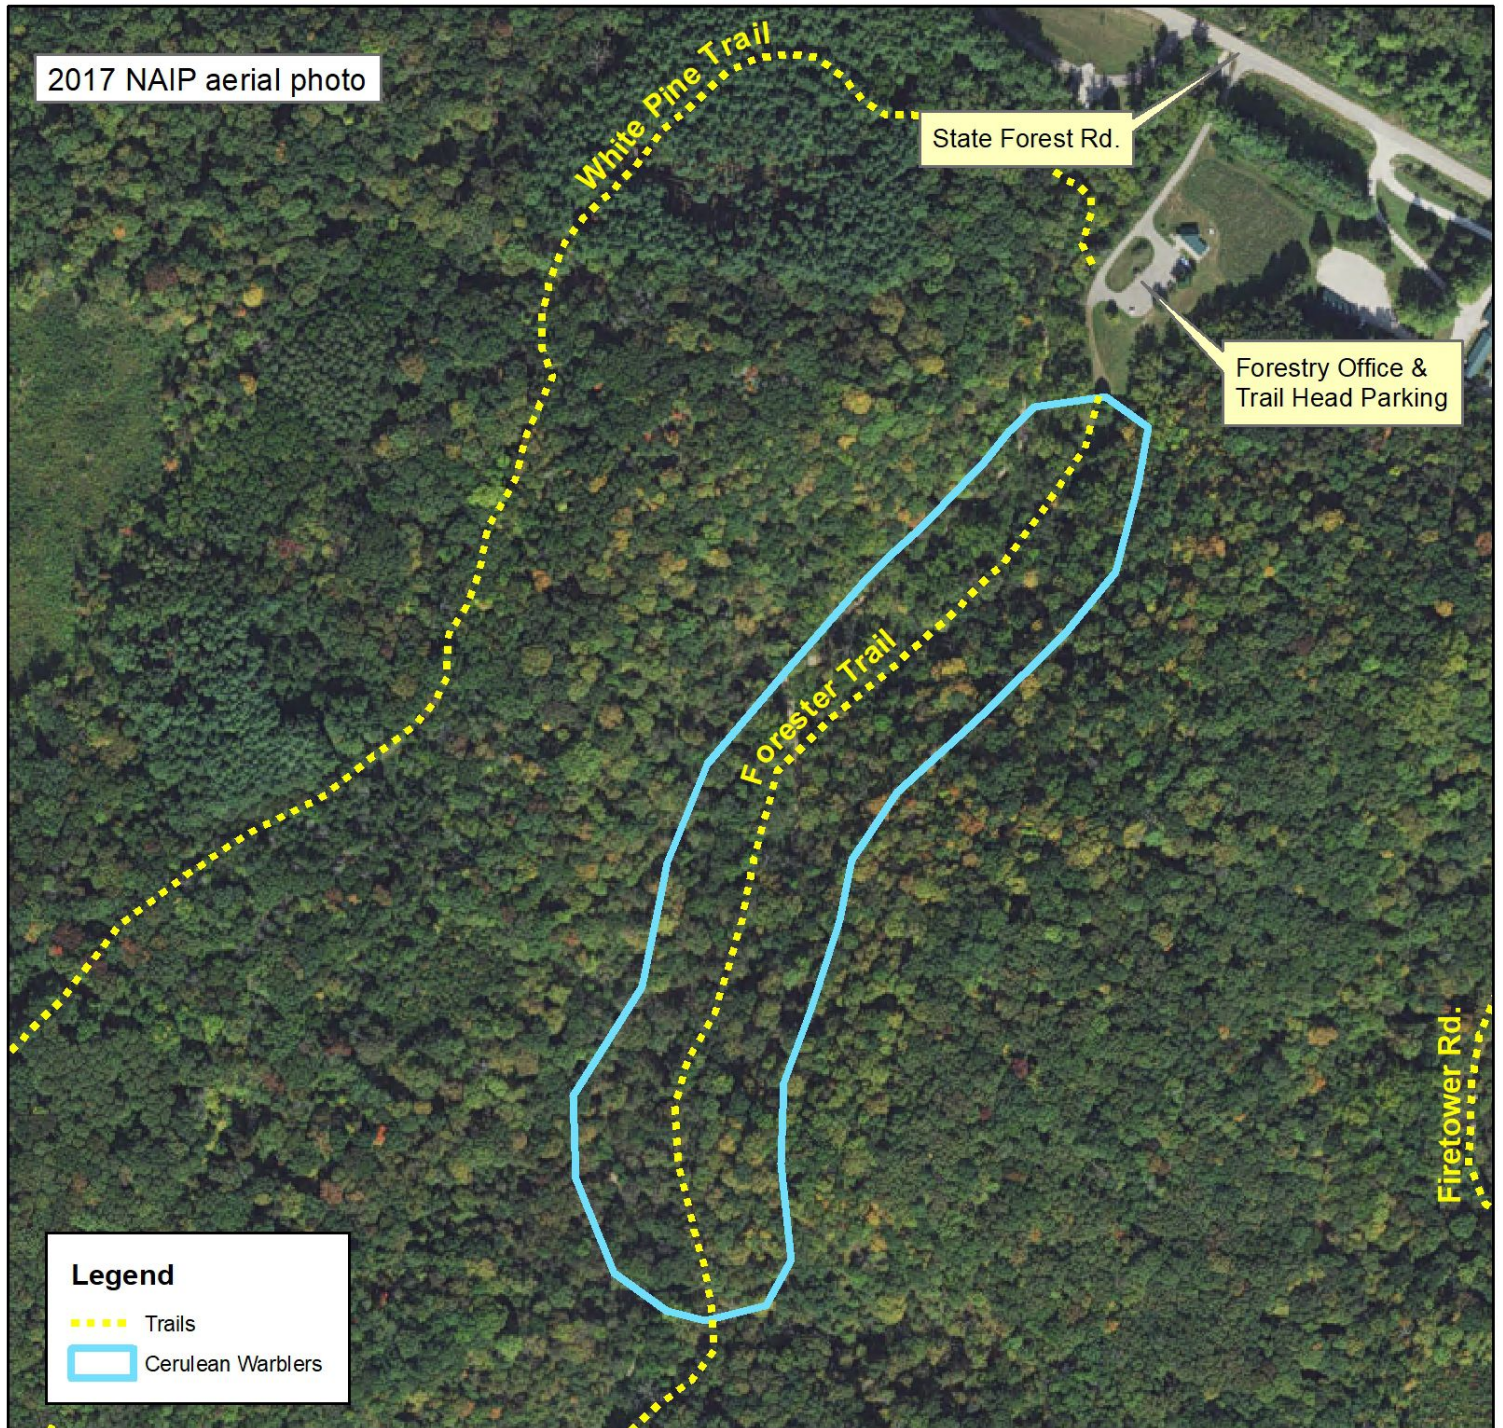

# Location of consistent Cerulean Warbler territorial reoccupation

2017 NAIP aerial photo

White Pine Trail

State Forest Rd.

Forestry Office & Trail Head Parking

Forester Trail

Firetower Rd.

**Legend**

- Trails
- Cerulean Warblers

Coordinates to Trail Head Parking  
NAD83 UTM 15T  
E: 642318 N: 4781195