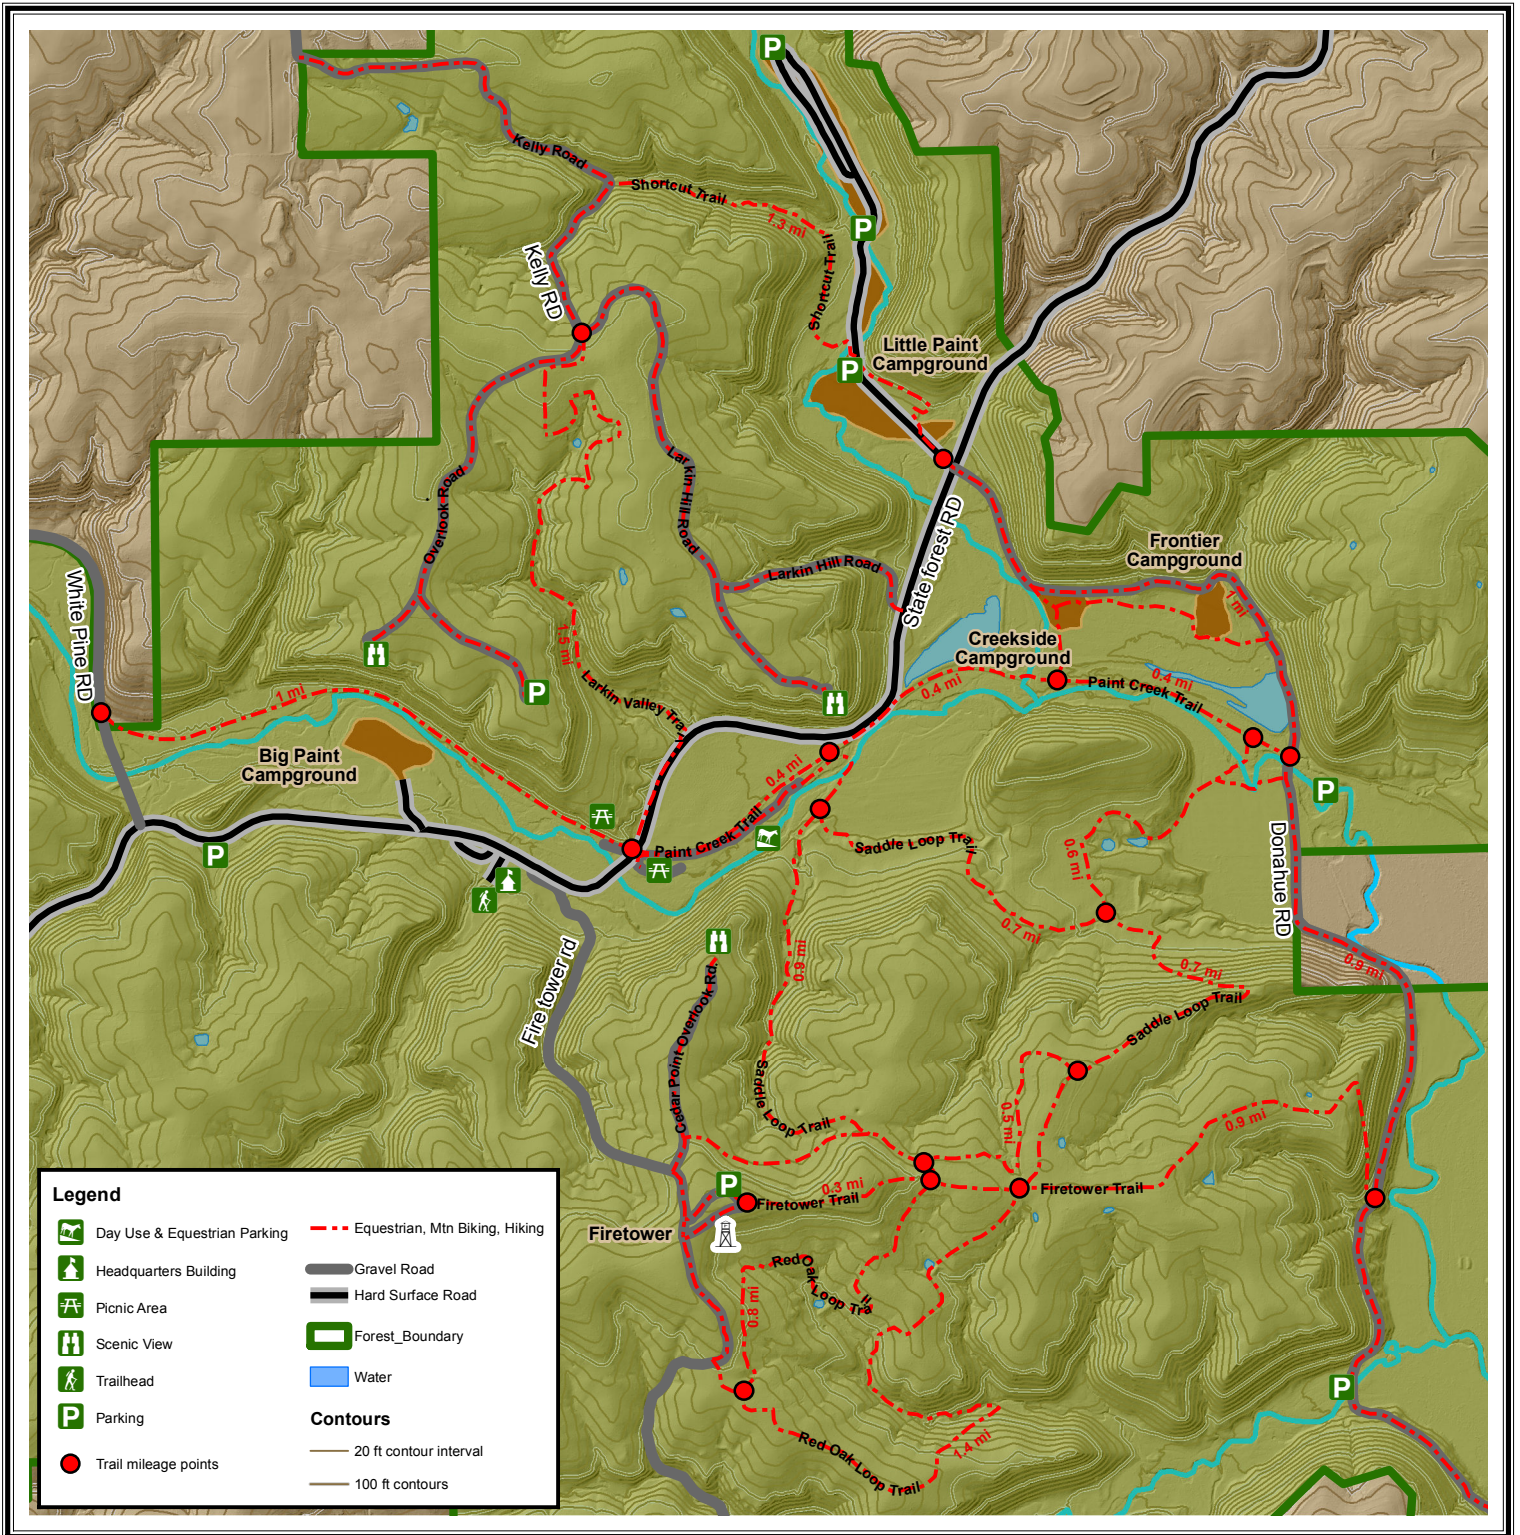

Equestrian Trails Map Yellow River State Forest

Red numbers between red trail mileage points denotes the distance of that segment of the trail.