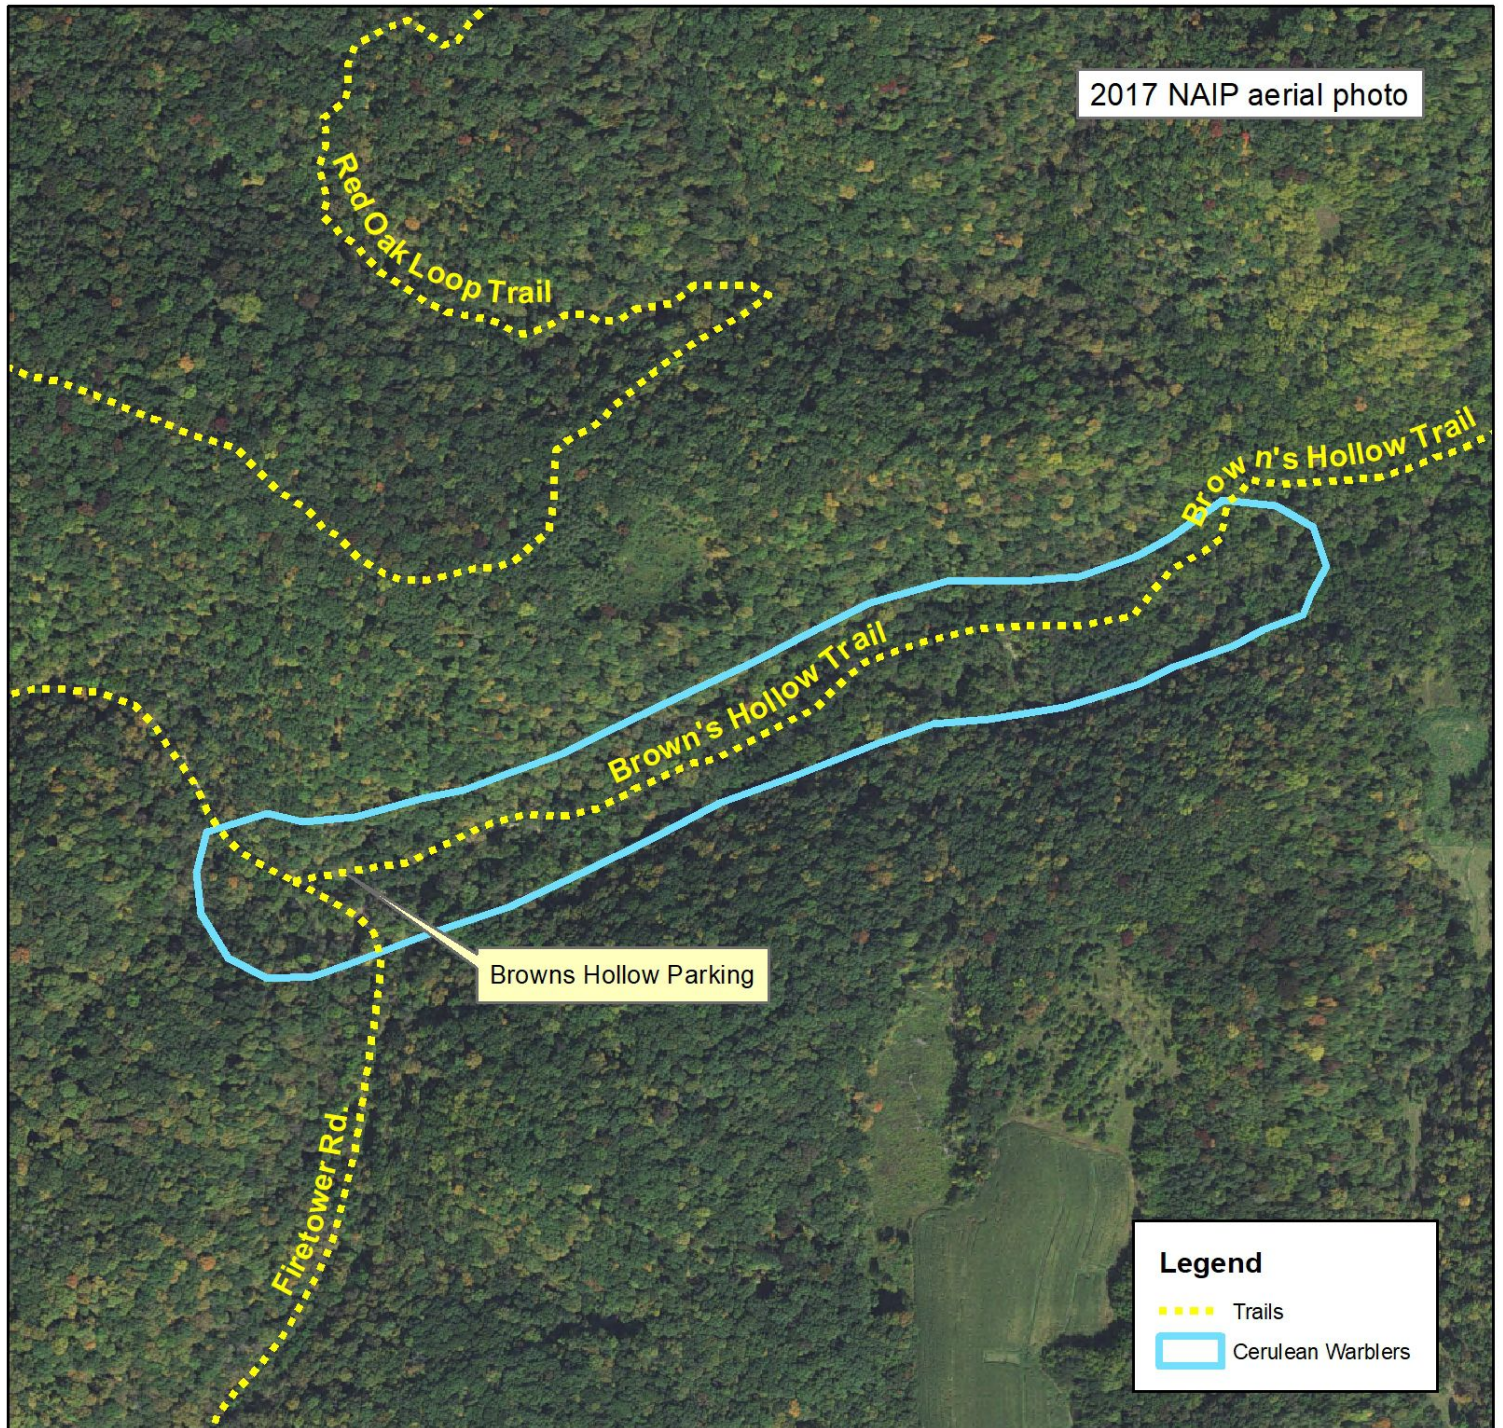

# Location of consistent Cerulean Warbler territorial reoccupation

0 500 1,000 Feet

Coordinates to Browns Hollow Parking  
NAD83 UTM 15T  
E: 643374 N: 4779282